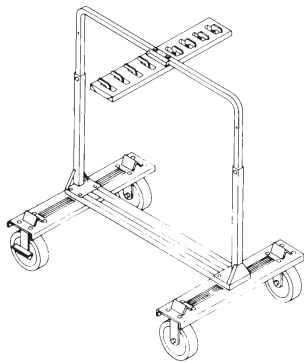

Six and Eight Unit Cart
(Eight Unit Cart shown)