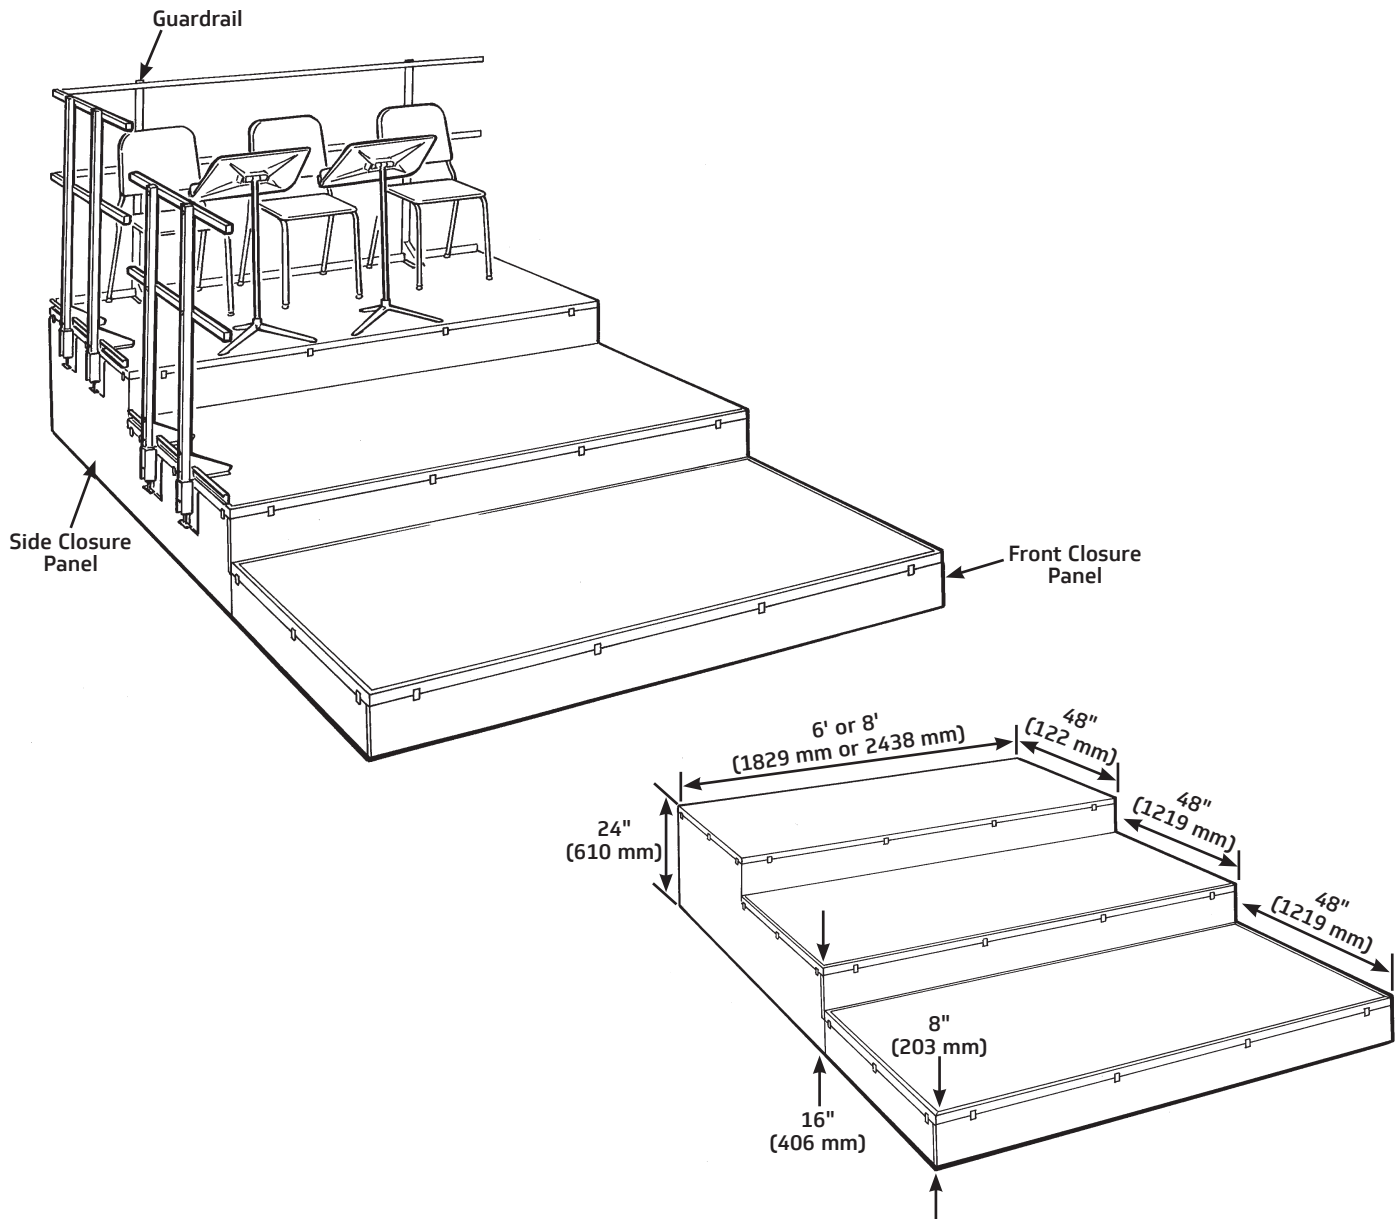

# Trouper® Seated Band/ Orchestra Risers

- System consists of individual Trouper staging units, combined to create a multi-level seating arrangement
- Platforms are available in 4' x 6' (1219 x 1829 mm) and 4' x 8' (1219 x 2438 mm) surface dimensions and in standard heights of 8" (203 mm), 16" (406 mm), 24" (610 mm), and 32" (813 mm)
  - Pie-shaped units are also available
  - Percussion extensions available for the 24" (610 mm) elevation
- Decks are available in the following surfaces:
  - Black: 3/4" (19 mm) 7-ply plywood with a black slip resistant thermally fused overlay
  - Grey Carpet: 3/4" (19 mm) 7-ply plywood with 1/8" (3 mm) (approximate pile height) manufacturer's standard grey carpet
- Legs are one-piece, 16-gauge, 1-1/4" (32 mm) tubular steel; legs are designed to open in one motion and are automatically locked in place by a spring-loaded clip
- Wrap around 16-gauge steel provides strength and protects the deck edge from damage
- Frame clamps are a quick cam-type lock for positive locking to the frame of the adjacent unit; one clamp per side of each stage unit, which provides two clamps per side when units are locked together; wood spacers securely hold the units of different heights together
- Five-year warranty

## Accessories

- Side Closure Panels – Close each end of the riser arrangement
- Front Closure Panels – Closes the gaps between elevations; gives a finished-off, built-in look
- Guardrails – Provide a measure of protection while adding a professional appearance
- Transport Carts – Move units from one location to another; enables efficient two-person handling
- Guardrail Carts – Move guardrails from one location to another

Guardrail, Stairway, Backdrop and Drapery

Side Closures

Six and Eight Unit Cart  
(Eight Unit Cart shown)

Loaded Eight Unit Cart

Twelve Unit Cart

Loaded Guardrail Cart

**Wenger**

**JRCLANCY**