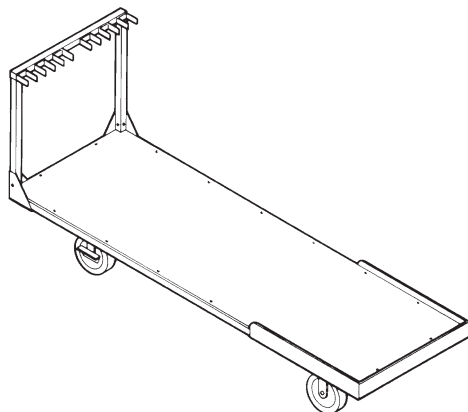

# Trouper® Seated Band/ Orchestra Risers

- System consists of individual Trouper staging units, combined to create a multi-level seating arrangement
- Platforms are available in 4' x 6' (1219 x 1829 mm) and 4' x 8' (1219 x 2438 mm) surface dimensions and in standard heights of 8" (203 mm), 16" (406 mm), 24" (610 mm), and 32" (813 mm)
  - Pie-shaped units are also available
  - Percussion extensions available for the 24" (610 mm) elevation
- Decks are available in the following surfaces:
  - Black: 3/4" (19 mm) 7-ply plywood with a black slip resistant thermally fused overlay
  - Grey Carpet: 3/4" (19 mm) 7-ply plywood with 1/8" (3 mm) (approximate pile height) manufacturer's standard grey carpet
- Legs are one-piece, 16-gauge, 1-1/4" (32 mm) tubular steel; legs are designed to open in one motion and are automatically locked in place by a spring-loaded clip
- Wrap around 16-gauge steel provides strength and protects the deck edge from damage
- Frame clamps are a quick cam-type lock for positive locking to the frame of the adjacent unit; one clamp per side of each stage unit, which provides two clamps per side when units are locked together; wood spacers securely hold the units of different heights together
- Five-year warranty

## Accessories

- Side Closure Panels – Close each end of the riser arrangement
- Front Closure Panels – Closes the gaps between elevations; gives a finished-off, built-in look
- Guardrails – Provide a measure of protection while adding a professional appearance
- Transport Carts – Move units from one location to another; enables efficient two-person handling
- Guardrail Carts – Move guardrails from one location to another

Guardrail, Stairway, Backdrop and Drapery

Side Closures

Six and Eight Unit Cart  
(Eight Unit Cart shown)

Loaded Eight Unit Cart

Twelve Unit Cart

Loaded Guardrail Cart

**Wenger**

**JRCLANCY**