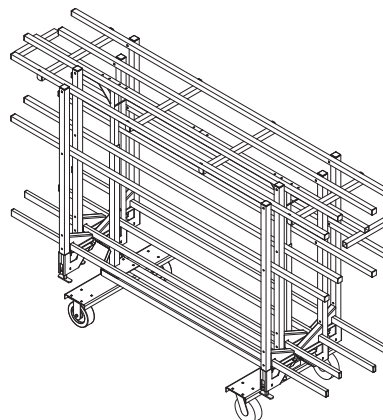

# Trouper® Seated Band/ Orchestra Risers

- System consists of individual Trouper staging units, combined to create a multi-level seating arrangement
- Platforms are available in 4' x 6' (1219 x 1829 mm) and 4' x 8' (1219 x 2438 mm) surface dimensions and in standard heights of 8" (203 mm), 16" (406 mm), 24" (610 mm), and 32" (813 mm)
  - Pie-shaped units are also available
  - Percussion extensions available for the 24" (610 mm) elevation
- Decks are available in the following surfaces:
  - Black: 3/4" (19 mm) 7-ply plywood with a black slip resistant thermally fused overlay
  - Grey Carpet: 3/4" (19 mm) 7-ply plywood with 1/8" (3 mm) (approximate pile height) manufacturer's standard grey carpet
- Legs are one-piece, 16-gauge, 1-1/4" (32 mm) tubular steel; legs are designed to open in one motion and are automatically locked in place by a spring-loaded clip
- Wrap around 16-gauge steel provides strength and protects the deck edge from damage
- Frame clamps are a quick cam-type lock for positive locking to the frame of the adjacent unit; one clamp per side of each stage unit, which provides two clamps per side when units are locked together; wood spacers securely hold the units of different heights together
- Five-year warranty

## Accessories

- Side Closure Panels – Close each end of the riser arrangement
- Front Closure Panels – Closes the gaps between elevations; gives a finished-off, built-in look
- Guardrails – Provide a measure of protection while adding a professional appearance
- Transport Carts – Move units from one location to another; enables efficient two-person handling
- Guardrail Carts – Move guardrails from one location to another

Guardrail, Stairway, Backdrop and Drapery

Side Closures

Six and Eight Unit Cart  
(Eight Unit Cart shown)

Loaded Eight Unit Cart

Twelve Unit Cart

Loaded Guardrail Cart

**Wenger**

**JRCLANCY**