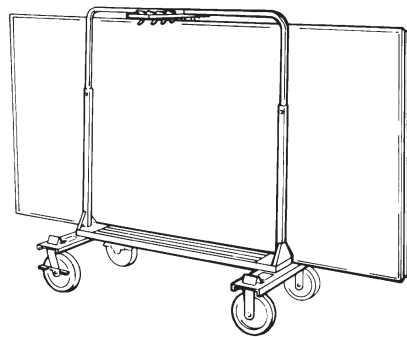

# Trouper® Seated Band/ Orchestra Risers

- System consists of individual Trouper staging units, combined to create a multi-level seating arrangement
- Platforms are available in 4' x 6' (1219 x 1829 mm) and 4' x 8' (1219 x 2438 mm) surface dimensions and in standard heights of 8" (203 mm), 16" (406 mm), 24" (610 mm), and 32" (813 mm)
  - Pie-shaped units are also available
  - Percussion extensions available for the 24" (610 mm) elevation
- Decks are available in the following surfaces:
  - Black: 3/4" (19 mm) 7-ply plywood with a black slip resistant thermally fused overlay
  - Grey Carpet: 3/4" (19 mm) 7-ply plywood with 1/8" (3 mm) (approximate pile height) manufacturer's standard grey carpet
- Legs are one-piece, 16-gauge, 1-1/4" (32 mm) tubular steel; legs are designed to open in one motion and are automatically locked in place by a spring-loaded clip
- Wrap around 16-gauge steel provides strength and protects the deck edge from damage
- Frame clamps are a quick cam-type lock for positive locking to the frame of the adjacent unit; one clamp per side of each stage unit, which provides two clamps per side when units are locked together; wood spacers securely hold the units of different heights together
- Five-year warranty

## Accessories

- Side Closure Panels – Close each end of the riser arrangement
- Front Closure Panels – Closes the gaps between elevations; gives a finished-off, built-in look
- Guardrails – Provide a measure of protection while adding a professional appearance
- Transport Carts – Move units from one location to another; enables efficient two-person handling
- Guardrail Carts – Move guardrails from one location to another

Guardrail, Stairway, Backdrop and Drapery

Side Closures

Six and Eight Unit Cart  
(Eight Unit Cart shown)

Loaded Eight Unit Cart

Twelve Unit Cart

Loaded Guardrail Cart

**Wenger**

**JRCLANCY**