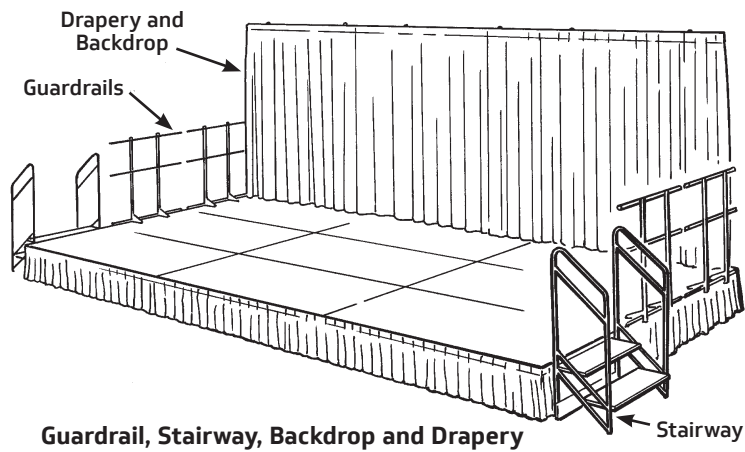

# Trouper® Seated Band/ Orchestra Risers

- System consists of individual Trouper staging units, combined to create a multi-level seating arrangement
- Platforms are available in 4' x 6' (1219 x 1829 mm) and 4' x 8' (1219 x 2438 mm) surface dimensions and in standard heights of 8" (203 mm), 16" (406 mm), 24" (610 mm), and 32" (813 mm)
  - Pie-shaped units are also available
  - Percussion extensions available for the 24" (610 mm) elevation
- Decks are available in the following surfaces:
  - Black: 3/4" (19 mm) 7-ply plywood with a black slip resistant thermally fused overlay
  - Grey Carpet: 3/4" (19 mm) 7-ply plywood with 1/8" (3 mm) (approximate pile height) manufacturer's standard grey carpet
- Legs are one-piece, 16-gauge, 1-1/4" (32 mm) tubular steel; legs are designed to open in one motion and are automatically locked in place by a spring-loaded clip
- Wrap around 16-gauge steel provides strength and protects the deck edge from damage
- Frame clamps are a quick cam-type lock for positive locking to the frame of the adjacent unit; one clamp per side of each stage unit, which provides two clamps per side when units are locked together; wood spacers securely hold the units of different heights together
- Five-year warranty

## Accessories

- Side Closure Panels – Close each end of the riser arrangement
- Front Closure Panels – Closes the gaps between elevations; gives a finished-off, built-in look
- Guardrails – Provide a measure of protection while adding a professional appearance
- Transport Carts – Move units from one location to another; enables efficient two-person handling
- Guardrail Carts – Move guardrails from one location to another