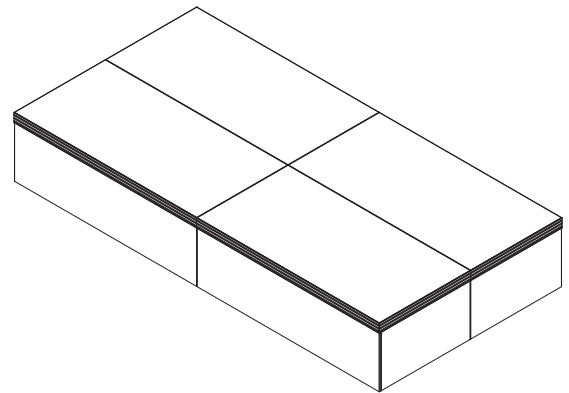

Side Closures